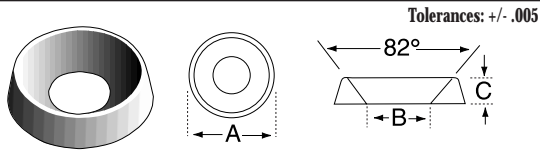

Nylon Washers

Nylon Finishing Washers

Code #	A	B	C
FNW6	.437	.143	.100
FNW8	.515	.171	.115
FNW10	.580	.191	.152

Code #	A	B	C
FNW12	.609	.225	.160
FNW25	.683	.260	.183

Nylon Retaining Washers

Code #	A	B	C	D
FWRT006032	.328	.198	.128	.032
FWRT453032	.453	.277	.177	.032
FWRT594032	.594	.375	.234	.032

Code #	A	B	C	D
FWRT390032	.390	.184	.110	.032
FWRT500062	.500	.277	.177	.062
FWRT875040	.875	.435	.250	.040

Nylon Standard Flat Washers

Code #	Screw Size	A O.D.	B I.D.	C THK.
FW250090032	2	.250	.090	.032
FW250090062	2	.250	.090	.062
FW250090093	2	.250	.090	.093
FW250090125	2	.250	.090	.125
FW250115032	4	.250	.115	.032
FW250115062	4	.250	.115	.062
FW250115093	4	.250	.115	.093
FW250115125	4	.250	.115	.125
FW312140032	6	.312	.140	.032
FW312140062	6	.312	.140	.062
FW312140093	6	.312	.140	.093
FW312140125	6	.312	.140	.125
FW375171032	8	.375	.171	.032
FW375171062	8	.375	.171	.062
FW375171093	8	.375	.171	.093
FW375171125	8	.375	.171	.125
FW375194032	10	.375	.194	.032
FW375194062	10	.375	.194	.062
FW375194093	10	.375	.194	.093
FW375194125	10	.375	.194	.125

Code #	Screw Size	A O.D.	B I.D.	C THK.
FW500257032	1/4	.500	.257	.032
FW500257062	1/4	.500	.257	.062
FW500257093	1/4	.500	.257	.093
FW500257125	1/4	.500	.257	.125
FW500317032	5/16	.500	.317	.032
FW500317062	5/16	.500	.317	.062
FW500317093	5/16	.500	.317	.093
FW500317125	5/16	.500	.317	.125
FW625380032	3/8	.625	.380	.032
FW625380062	3/8	.625	.380	.062
FW625380093	3/8	.625	.380	.093
FW625380125	3/8	.625	.380	.125
FW750443032	7/16	.750	.443	.032
FW750443062	7/16	.750	.443	.062
FW750443093	7/16	.750	.443	.093
FW750443125	7/16	.750	.443	.125
FW750505032	1/2	.750	.505	.032
FW750505062	1/2	.750	.505	.062
FW750505093	1/2	.750	.505	.093
FW750505125	1/2	.750	.505	.125