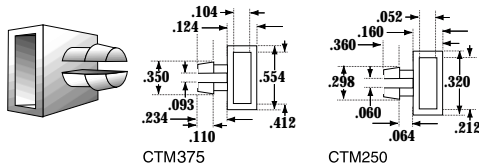

Nylon Cable Clips

Nylon Cable Clips

Code #	Description	A	B	C	D
CCSS38562B	Cable Clip .385 X .062	.984	.796	.625	.375

Nylon Circle Clips

Nylon Circle Clips

Code #	Description	A	B	C	D	E	F
CCPIF90682	Circle Clip	.343	.328	.770	.240	.600	.270

Nylon Cable Tie Mounts

Nylon Cable Tie Mounts

Code #	Description	Code #	Description
CTM250	Cable Tie Mount .250	CTM375	Cable Tie Mount .375

Nylon Twist Locks

Nylon Twist Locks

Code #	Description	A	B	Code #	Description	A	B
TL250	1/4" Twist Lock	.875	.20/.25	TL500	1/2" Twist Lock	1.20	.40/.50
TL375	3/8" Twist Lock	1.10	.30/.40	TL750	1/4" Twist Lock	1.55	.70/.80