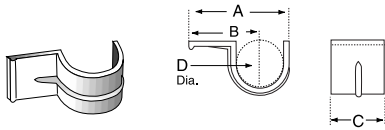

Nylon Cable Clips

Nylon Cable Clips

Code #	Description	A	B	C	D
CCSS38562B	Cable Clip .385 X .062	.984	.796	.625	.375

Nylon Circle Clips

Nylon Circle Clips

Code #	Description	A	B	C	D	E	F
CCPIF90682	Circle Clip	.343	.328	.770	.240	.600	.270

Nylon Cable Tie Mounts

Nylon Cable Tie Mounts

Code #	Description	Code #	Description
CTM250	Cable Tie Mount .250	CTM375	Cable Tie Mount .375

Nylon Twist Locks

Nylon Twist Locks

Code #	Description	A	B	Code #	Description	A	B
TL250	1/4" Twist Lock	.875	.20/.25	TL500	1/2" Twist Lock	1.20	.40/.50
TL375	3/8" Twist Lock	1.10	.30/.40	TL750	1/4" Twist Lock	1.55	.70/.80