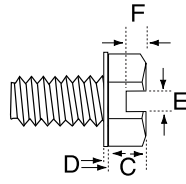

Nylon Slotted Hex Washer Head Screws

Nylon Slotted Hex Washer Head Screws

THREAD SIZE	A	B	C	D	E	F
4-40	.187	.240	.055	.015	.030	.040
8-32	.245	.330	.100	.032	.040	.075

Code #	Description
44018SLHW	4-40 X 1/8
440316SLHW	4-40 X 3/16
44014SLHW	4-40 X 1/4
440932SLHW	4-40 X 9/32
440516SLHW	4-40 X 5/16
44038SLHW	4-40 X 3/8
440716SLHW	4-40 X 7/16
44012SLHW	4-40 X 1/2
44058SLHW	4-40 X 5/8
44034SLHW	4-40 X 3/4
44078SLHW	4-40 X 7/8
4401SLHW	4-40 X 1
832316SLHW	8-32 X 3/16

Code #	Description
83218SLHW	8-32 X 1/8
83214SLHW	8-32 X 1/4
832516SLHW	8-32 X 5/16
83238SLHW	8-32 X 3/8
832716SLHW	8-32 X 7/16
83212SLHW	8-32 X 1/2
83258SLHW	8-32 X 5/8
83234SLHW	8-32 X 3/4
83278SLHW	8-32 X 7/8
8321SLHW	8-32 X 1
832114SLHW	8-32 X 1-1/4
832112SLHW	8-32 X 1-1/2