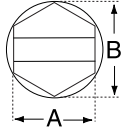

Nylon Slotted Hex Washer Head Screws

Nylon Slotted Hex Washer Head Screws

THREAD SIZE	A	B	C	D	E	F
4-40	.187	.240	.055	.015	.030	.040
8-32	.245	.330	.100	.032	.040	.075

Code #	Description
44018SLHW	4-40 X 1/8
440316SLHW	4-40 X 3/16
44014SLHW	4-40 X 1/4
440932SLHW	4-40 X 9/32
440516SLHW	4-40 X 5/16
44038SLHW	4-40 X 3/8
440716SLHW	4-40 X 7/16
44012SLHW	4-40 X 1/2
44058SLHW	4-40 X 5/8
44034SLHW	4-40 X 3/4
44078SLHW	4-40 X 7/8
4401SLHW	4-40 X 1
832316SLHW	8-32 X 3/16

Code #	Description
83218SLHW	8-32 X 1/8
83214SLHW	8-32 X 1/4
832516SLHW	8-32 X 5/16
83238SLHW	8-32 X 3/8
832716SLHW	8-32 X 7/16
83212SLHW	8-32 X 1/2
83258SLHW	8-32 X 5/8
83234SLHW	8-32 X 3/4
83278SLHW	8-32 X 7/8
8321SLHW	8-32 X 1
832114SLHW	8-32 X 1-1/4
832112SLHW	8-32 X 1-1/2