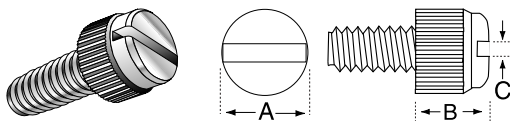

Nylon Thumb Screws

Nylon Knurled Thumb Screws

| THREAD SIZE | A | B | C |
|-------------|------|------|------|
| 6-32 | .360 | .275 | .125 |
| 8-32 | .425 | .305 | .140 |
| 1/4-20 | .540 | .365 | .155 |

| Code # | Description |
|----------|-------------|
| 63238KTS | 6-32 X 3/8 |
| 63212KTS | 6-32 X 1/2 |
| 83238KTS | 8-32 X 3/8 |

| Code # | Description |
|------------|----------------|
| 14201KTS | 1/4-20 X 1 |
| 1420114KTS | 1/4-20 X 1-1/4 |
| 1420112KTS | 1/4-20 X 1-1/2 |

Nylon Slotted Economy Thumb Screws

| THREAD SIZE | A | B | C | D |
|-------------|------|------|------|------|
| 8-32 | .320 | .240 | .040 | .060 |
| 10-24 | .355 | .200 | .055 | .070 |
| 10-32 | .355 | .280 | .055 | .070 |
| 1/4-20 | .495 | .375 | .065 | .085 |

Nylon Thumb Screws (Unslotted)

| THREAD SIZE | A | B |
|-------------|------|------|
| 1/4-20 | .485 | .375 |

| Code # | Description |
|-----------|----------------|
| 142014TS | 1/4 - 20 X 1/4 |
| 1420516TS | 1/4-20 X 5/16 |
| 142038TS | 1/4-20 X 3/8 |
| 1420716TS | 1/4-20 X 7/16 |
| 142012TS | 1/4-20 X 1/2 |