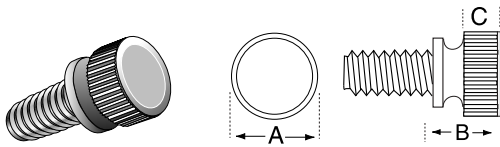

Nylon Thumb Screws

Nylon Knurled Thumb Screws

| THREAD SIZE | A | B | C |
|-------------|------|------|------|
| 6-32 | .360 | .275 | .125 |
| 8-32 | .425 | .305 | .140 |
| 1/4-20 | .540 | .365 | .155 |

| Code # | Description |
|----------|-------------|
| 63238KTS | 6-32 X 3/8 |
| 63212KTS | 6-32 X 1/2 |
| 83238KTS | 8-32 X 3/8 |

| Code # | Description |
|------------|----------------|
| 14201KTS | 1/4-20 X 1 |
| 1420114KTS | 1/4-20 X 1-1/4 |
| 1420112KTS | 1/4-20 X 1-1/2 |

Nylon Slotted Economy Thumb Screws

| THREAD SIZE | A | B | C | D |
|-------------|------|------|------|------|
| 8-32 | .320 | .240 | .040 | .060 |
| 10-24 | .355 | .200 | .055 | .070 |
| 10-32 | .355 | .280 | .055 | .070 |
| 1/4-20 | .495 | .375 | .065 | .085 |

Nylon Thumb Screws (Unslotted)

| THREAD SIZE | A | B |
|-------------|------|------|
| 1/4-20 | .485 | .375 |

| Code # | Description |
|-----------|----------------|
| 142014TS | 1/4 - 20 X 1/4 |
| 1420516TS | 1/4-20 X 5/16 |
| 142038TS | 1/4-20 X 3/8 |
| 1420716TS | 1/4-20 X 7/16 |
| 142012TS | 1/4-20 X 1/2 |