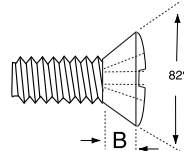

Nylon Slotted Oval Machine Screws

NEW Nylon Slotted Oval Machine Screws

THREAD SIZE	A	B	C
6-32 "NEW"	.279	.045	.067
10-24 "NEW"	.385	.055	.093

Code #	Description	Code #	Description
632120V "NEW"	6-32 X 1/2	632340V "NEW"	6-32 X 3/4
632580V "NEW"	6-32 X 5/8	102410V "NEW"	10-24 X 1

Nylon Phillips Oval Machine Screws

NEW Nylon Phillips Oval Machine Screws

THREAD SIZE	A	B
1/4-20 "NEW"	.505	.175

Code #	Description
PHOV "NEW"	1/4-20 X 3/4

Nylon Hex Cap Screws

Nylon Hex Cap Screws

THREAD SIZE	A	B	C
1/4-20	.430	.500	.175
5/16-18	.495	.570	.200
3/8-16	.555	.635	.235
1/2-13	.750	.850	.315

Code #	Description	Code #	Description
142014H	1/4 -20 X 1/4	14205H	1/4-20 X 5
1420516H	1/4 -20 X 5/16	5161812H	5/16-18 X 1/2
142038H	1/4 -20 X 3/8	5161834H	5/16-18 X 3/4
1420716H	1/4 -20 X 7/16	516181H	5/16-18 X 1
142012H	1/4 -20 X 1/2	51618112H	5/16-18 X 1-1/2
142058H	1/4 -20 X 5/8	51618138H	5/16-18 X 1-3/8
142034H	1/4 -20 X 3/4	381612H	3/8-16 X 1/2
142078H	1/4 -20 X 7/8	381634H	3/8-16 X 3/4
14201H	1/4 -20 X 1	38161H	3/8-16 X 1
1420114H	1/4-20 X 1-1/4	3816112H	3/8-16 X 1-1/2
1420112H	1/4-20 X 1-1/2	1213112H	1/2-13 X 1-1/2
14202H	1/4-20 X 2	12132H	1/2-13 X 2
1420212H	1/4-20 X 2-1/2	1213212H	1/2-13 X 2-1/2