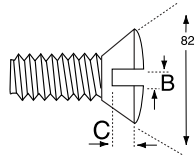

Nylon Slotted Oval Machine Screws

NEW Nylon Slotted Oval Machine Screws

THREAD SIZE	A	B	C
6-32 "NEW"	.279	.045	.067
10-24 "NEW"	.385	.055	.093

Code #	Description	Code #	Description
632120V "NEW"	6-32 X 1/2	632340V "NEW"	6-32 X 3/4
632580V "NEW"	6-32 X 5/8	102410V "NEW"	10-24 X 1

Nylon Phillips Oval Machine Screws

NEW Nylon Phillips Oval Machine Screws

THREAD SIZE	A	B
1/4-20 "NEW"	.505	.175

Code #	Description
PHOV "NEW"	1/4-20 X 3/4

Nylon Hex Cap Screws

Nylon Hex Cap Screws

THREAD SIZE	A	B	C
1/4-20	.430	.500	.175
5/16-18	.495	.570	.200
3/8-16	.555	.635	.235
1/2-13	.750	.850	.315

Code #	Description	Code #	Description
142014H	1/4 -20 X 1/4	14205H	1/4-20 X 5
1420516H	1/4 -20 X 5/16	5161812H	5/16-18 X 1/2
142038H	1/4 -20 X 3/8	5161834H	5/16-18 X 3/4
1420716H	1/4 -20 X 7/16	516181H	5/16-18 X 1
142012H	1/4 -20 X 1/2	51618112H	5/16-18 X 1-1/2
142058H	1/4 -20 X 5/8	51618138H	5/16-18 X 1-3/8
142034H	1/4 -20 X 3/4	381612H	3/8-16 X 1/2
142078H	1/4 -20 X 7/8	381634H	3/8-16 X 3/4
14201H	1/4 -20 X 1	38161H	3/8-16 X 1
1420114H	1/4-20 X 1-1/4	3816112H	3/8-16 X 1-1/2
1420112H	1/4-20 X 1-1/2	1213112H	1/2-13 X 1-1/2
14202H	1/4-20 X 2	12132H	1/2-13 X 2
1420212H	1/4-20 X 2-1/2	1213212H	1/2-13 X 2-1/2