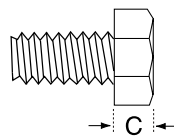

Nylon Slotted Oval Machine Screws

NEW Nylon Slotted Oval Machine Screws

THREAD SIZE	A	B	C
6-32 "NEW"	.279	.045	.067
10-24 "NEW"	.385	.055	.093

Code #	Description	Code #	Description
632120V "NEW"	6-32 X 1/2	632340V "NEW"	6-32 X 3/4
632580V "NEW"	6-32 X 5/8	102410V "NEW"	10-24 X 1

Nylon Phillips Oval Machine Screws

NEW Nylon Phillips Oval Machine Screws

THREAD SIZE	A	B
1/4-20 "NEW"	.505	.175

Code #	Description
PHOV "NEW"	1/4-20 X 3/4

Nylon Hex Cap Screws

Nylon Hex Cap Screws

THREAD SIZE	A	B	C
1/4-20	.430	.500	.175
5/16-18	.495	.570	.200
3/8-16	.555	.635	.235
1/2-13	.750	.850	.315

Code #	Description	Code #	Description
142014H	1/4 -20 X 1/4	14205H	1/4-20 X 5
1420516H	1/4 -20 X 5/16	5161812H	5/16-18 X 1/2
142038H	1/4 -20 X 3/8	5161834H	5/16-18 X 3/4
1420716H	1/4 -20 X 7/16	516181H	5/16-18 X 1
142012H	1/4 -20 X 1/2	51618112H	5/16-18 X 1-1/2
142058H	1/4 -20 X 5/8	51618138H	5/16-18 X 1-3/8
142034H	1/4 -20 X 3/4	381612H	3/8-16 X 1/2
142078H	1/4 -20 X 7/8	381634H	3/8-16 X 3/4
14201H	1/4 -20 X 1	38161H	3/8-16 X 1
1420114H	1/4-20 X 1-1/4	3816112H	3/8-16 X 1-1/2
1420112H	1/4-20 X 1-1/2	1213112H	1/2-13 X 1-1/2
14202H	1/4-20 X 2	12132H	1/2-13 X 2
1420212H	1/4-20 X 2-1/2	1213212H	1/2-13 X 2-1/2