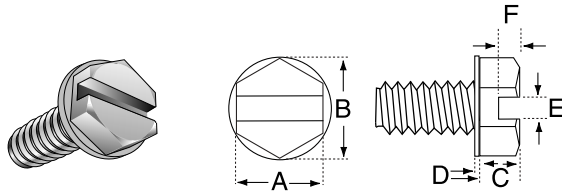

Nylon Slotted Hex Washer Head Screws

Nylon Slotted Hex Washer Head Screws

THREAD SIZE	A	B	C	D	E	F
4-40	.187	.240	.055	.015	.030	.040
8-32	.245	.330	.100	.032	.040	.075

Code #	Description
44018SLHW	4-40 X 1/8
440316SLHW	4-40 X 3/16
44014SLHW	4-40 X 1/4
440932SLHW	4-40 X 9/32
440516SLHW	4-40 X 5/16
44038SLHW	4-40 X 3/8
440716SLHW	4-40 X 7/16
44012SLHW	4-40 X 1/2
44058SLHW	4-40 X 5/8
44034SLHW	4-40 X 3/4
44078SLHW	4-40 X 7/8
4401SLHW	4-40 X 1
832316SLHW	8-32 X 3/16

Code #	Description
83218SLHW	8-32 X 1/8
83214SLHW	8-32 X 1/4
832516SLHW	8-32 X 5/16
83238SLHW	8-32 X 3/8
832716SLHW	8-32 X 7/16
83212SLHW	8-32 X 1/2
83258SLHW	8-32 X 5/8
83234SLHW	8-32 X 3/4
83278SLHW	8-32 X 7/8
8321SLHW	8-32 X 1
832114SLHW	8-32 X 1-1/4
832112SLHW	8-32 X 1-1/2