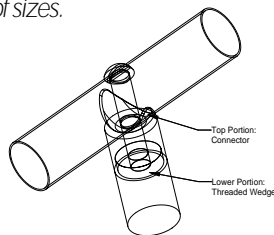

SPECIFICATIONS

- *Standard Color:* Natural
- *Standard Material:* Nylon

TUA Series

Designed for use with telescopic tubes.

TUBE ADJUSTERS

PART NUMBER	TUBE O.D. SIZE	MATERIAL	COLOR
605-0289	0.82" SPLIT COLLAR	NYLON	NATURAL
605-0288	1" SPLIT COLLAR	NYLON	NATURAL

SPECIFICATIONS

- *Standard Color:* Natural
- *Standard Material:* Nylon

605 Series

Designed as a silencer used in the medical industry.

SPLIT COLLARS

REDUCERS, ADJUSTERS, COLLARS & CONNECTORS

ROUND-TO-ROUND TUBE CONNECTORS

PART NUMBER	WEDGE PART NO.	TUBE SIZE	TUBE GAUGE	MATERIAL	COLOR
139NN-0143-0000	139NN-0142-0000	3/4"	18	NYLON	NATURAL
750-1118	-	3/4"	18	NYLON	NATURAL
139NN-0299-0000	139NN-0300-0000	1"	16	NYLON	NATURAL
139NN-0281-0000	139NN-0282-0000	1"	18	NYLON	NATURAL
750-1230	-	1"	20	NYLON	NATURAL
139NN-0304-0000	139NN-0303-0000	1"	20	NYLON	NATURAL
139NN-0354-0000	139NN-0353-0000	1-1/2"	16	NYLON	NATURAL

SPECIFICATIONS

- *Standard Color:* Black
- *Standard Material:* Butyrate
- *Available with threaded wedges in a variety of sizes.*

PART NUMBER	WEDGE PART NO.	TUBE SIZE	TUBE GAUGE	MATERIAL	COLOR
139NN-0505-0000	139NN-0300-0000	1"	16	NYLON	NATURAL
139NN-0285-0000	139NN-0282-0000	1"	18	NYLON	NATURAL